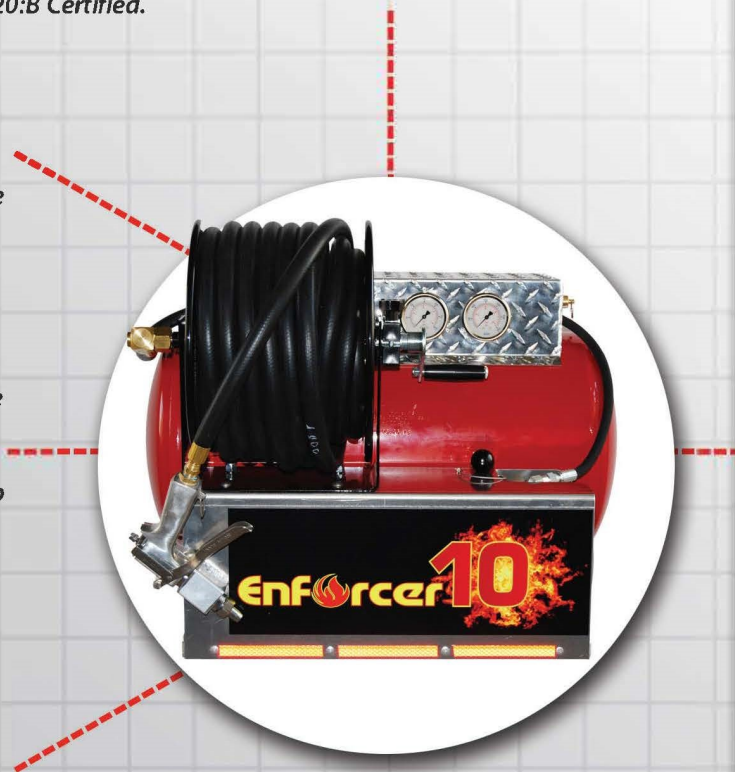

MAINTENANCE, REPAIR, and OPERATIONS

Maintenance Areas, Garage Areas, Disaster Relief, Flammable Liquid Storage